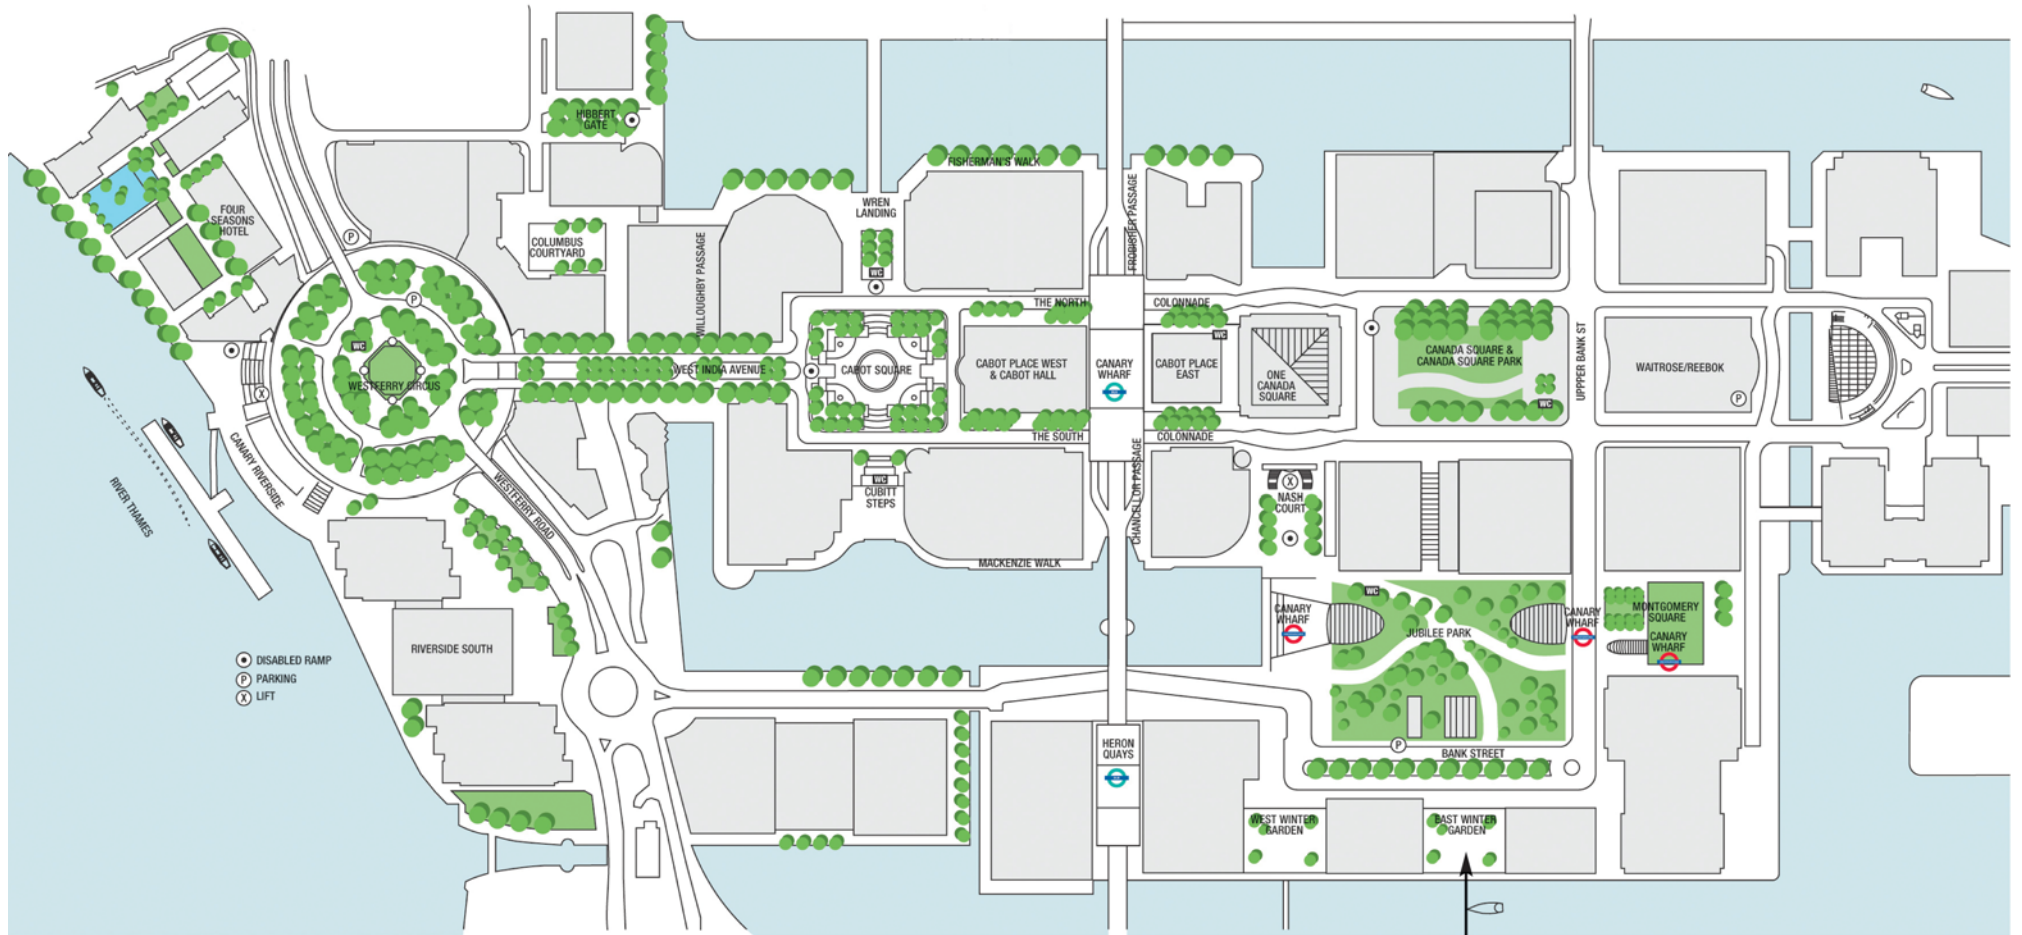

Location Map

east wintergarden, Bank Street, Canary Wharf, London E14 5AB

Website: www.eastwintergarden.com E-mail: eastwintergarden@canarywharf.com

Tel: 020 7418 2782 Fax: 020 7512 9117

EAST WINTERGARDEN