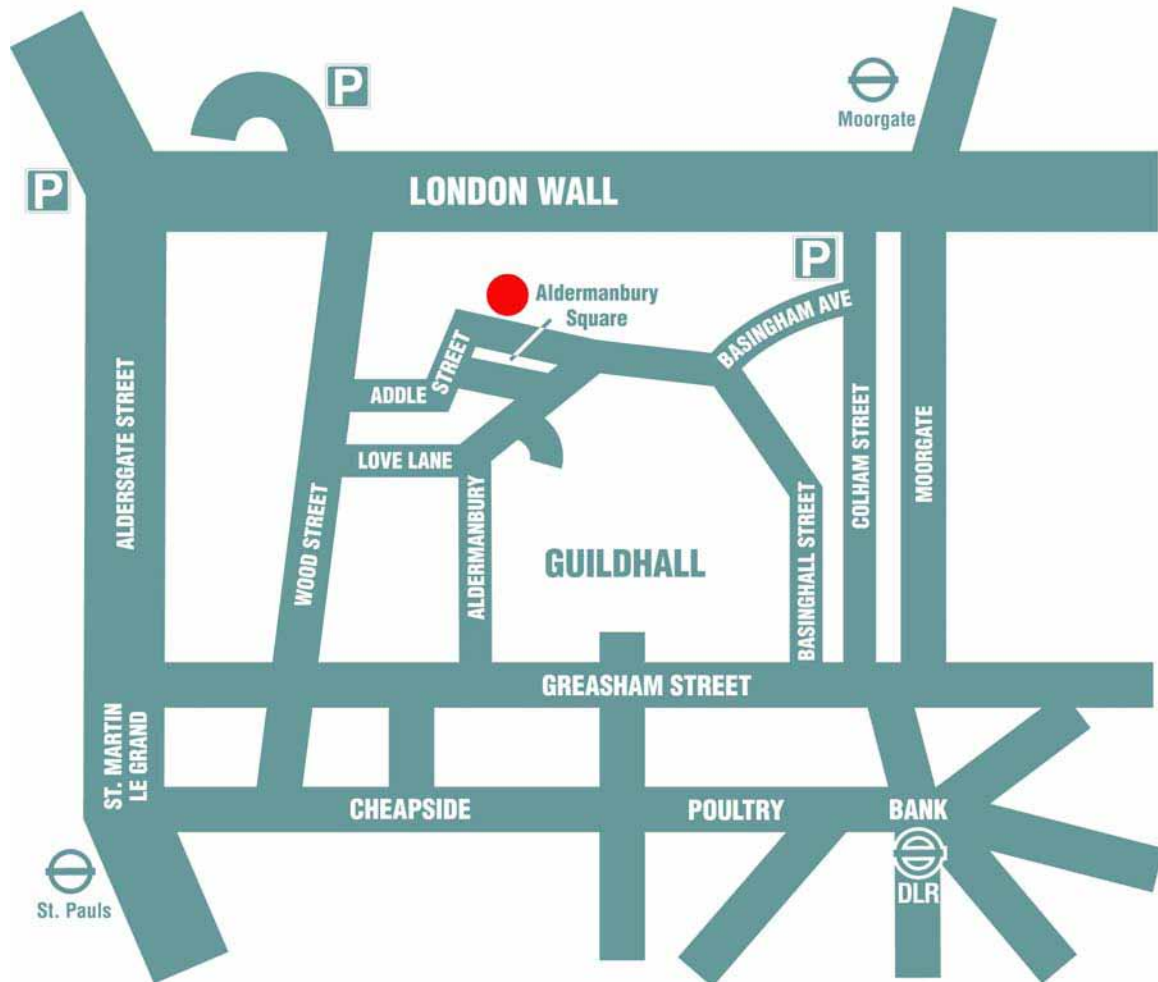

Brewers' Hall

Aldermanbury Square London EC2V 7HR

(Please note that RGP Architects have offices located on the ground floor at the Brewers' Hall, the event space is on the first floor which is exclusive use)